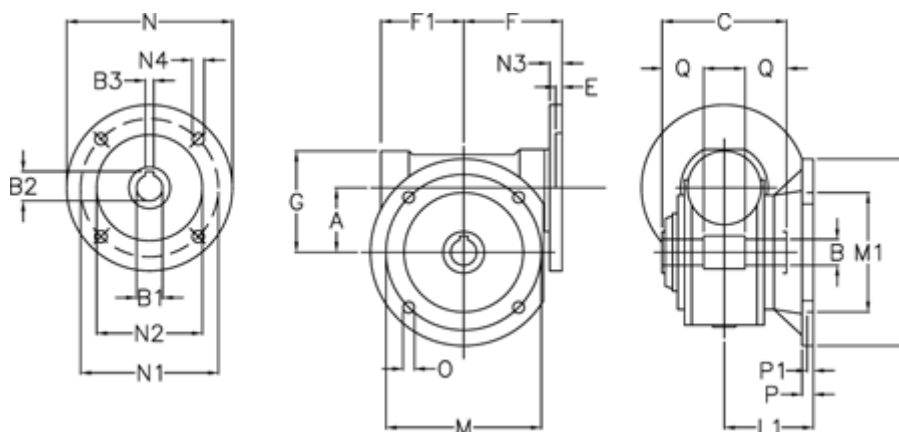

# Data Sheet

Article number: 390218505054010

Description: Worm gear  
VF 185-FC2-50-100B5, without lubrication

## Measures

A	= 185.4	F1	= 205	N2	= 180
B	= 60 H7	G	= 267	N3	= 16
B1	E7 = 28	L	= 400	N4	= 13
B2	= 31.3	L1	= 155.5	O	= 22
B3	H9 = 8	M	= 350	P	= 22
C	= 190	M1	= 280	P1	= 13
E	= 4	N	= 250	Q	= 65
F	= 217	N1	= 215		